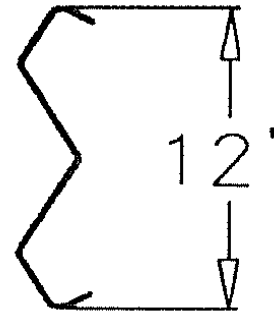

SAFETY RAIL POST

Single, Double or Triple Tier

RAIL CROSS SECTION

BASE PLATE

FASTENERS:

5/8" Wedge Anchors provided
1/2" Assembly Hardware Provided

ALL PRODUCTS POWDER COATED SAFETY

THE INFORMATION CONTAINED IN THIS DRAWING IS THE SOLE PROPERTY OF BLUFF MANUFACTURING ANY REPRODUCTION IN PART OR WHOLE WITHOUT THE WRITTEN PERMISSION OF BLUFF MANUFACTURING IS PROHIBITED.

BLUFF MFG.

9201 S. FREEWAY
FORT WORTH, TX 76140

MODEL: SAFETY RAILS

CUSTOMER:

PART NO:

REV. LEVEL:

MATERIAL:

DRAWN: