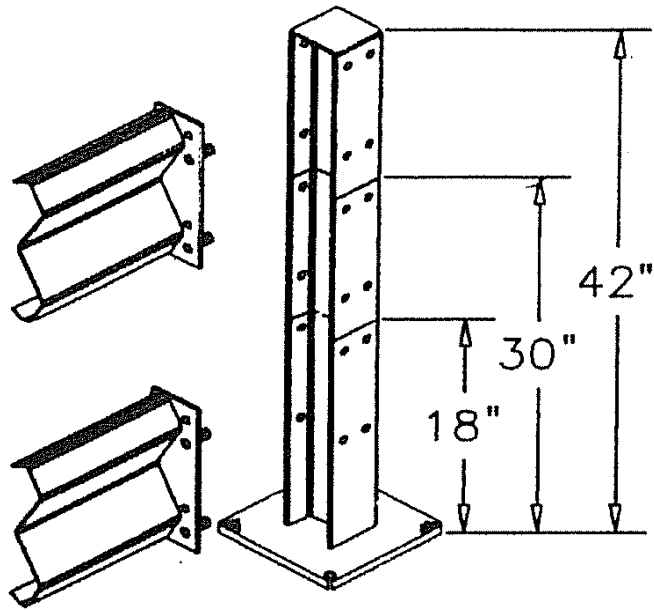

SAFETY RAIL POST

Single, Double or Triple Tier

RAIL CROSS SECTION

BASE PLATE

FASTENERS:

5/8" Wedge Anchors provided
1/2" Assembly Hardware Provided

ALL PRODUCTS POWDER COATED SAFETY

THE INFORMATION CONTAINED IN THIS DRAWING IS THE SOLE PROPERTY OF BLUFF MANUFACTURING ANY REPRODUCTION IN PART OR WHOLE WITHOUT THE WRITTEN PERMISSION OF BLUFF MANUFACTURING IS PROHIBITED.

BLUFF MFG.

9201 S. FREEWAY
FORT WORTH, TX 76140

MODEL: SAFETY RAILS

CUSTOMER:

PART NO:

REV. LEVEL:

MATERIAL:

DRAWN:

WEIGHT:

DATE: