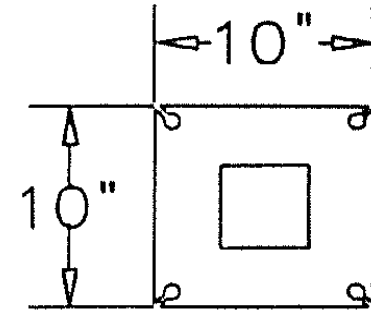

SAFETY RAIL POST

Single, Double or Triple Tier

RAIL CROSS SECTION

BASE PLATE

FASTENERS:

5/8" Wedge Anchors provided
1/2" Assembly Hardware Provided

ALL PRODUCTS POWDER COATED SAFETY

THE INFORMATION CONTAINED IN THIS DRAWING IS THE SOLE PROPERTY OF BLUFF MANUFACTURING ANY REPRODUCTION IN PART OR WHOLE WITHOUT THE WRITTEN PERMISSION OF BLUFF MANUFACTURING IS PROHIBITED.