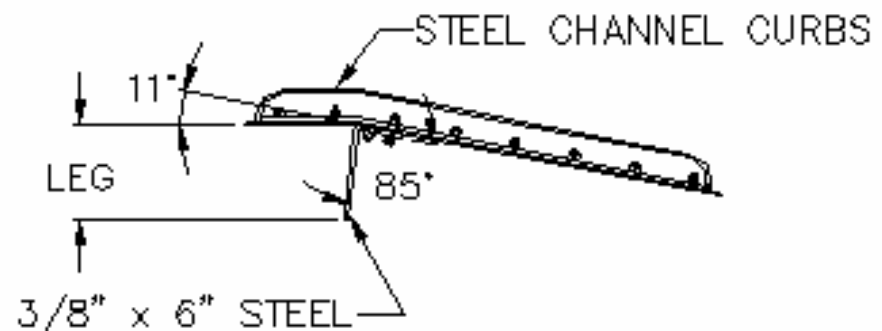

ALUMINUM DOCKBOARDS WITH BOLT-ON STEEL CURBS

MODELS AC & BC

- LEG LENGTH VARIES WITH LENGTH OF BOARD
- STEEL CURB SIZE DEPENDS ON BOARD LENGTH

THE INFORMATION CONTAINED IN THIS DRAWING IS THE SOLE PROPERTY OF BLUFF MANUFACTURING. ANY REPRDUCTION IN PART OR WHOLE WITHOUT THE WRITTEN PERMISSION OF BLUFF MANUFACTURING IS PROHIBITED.

WEIGHT:

DATE: