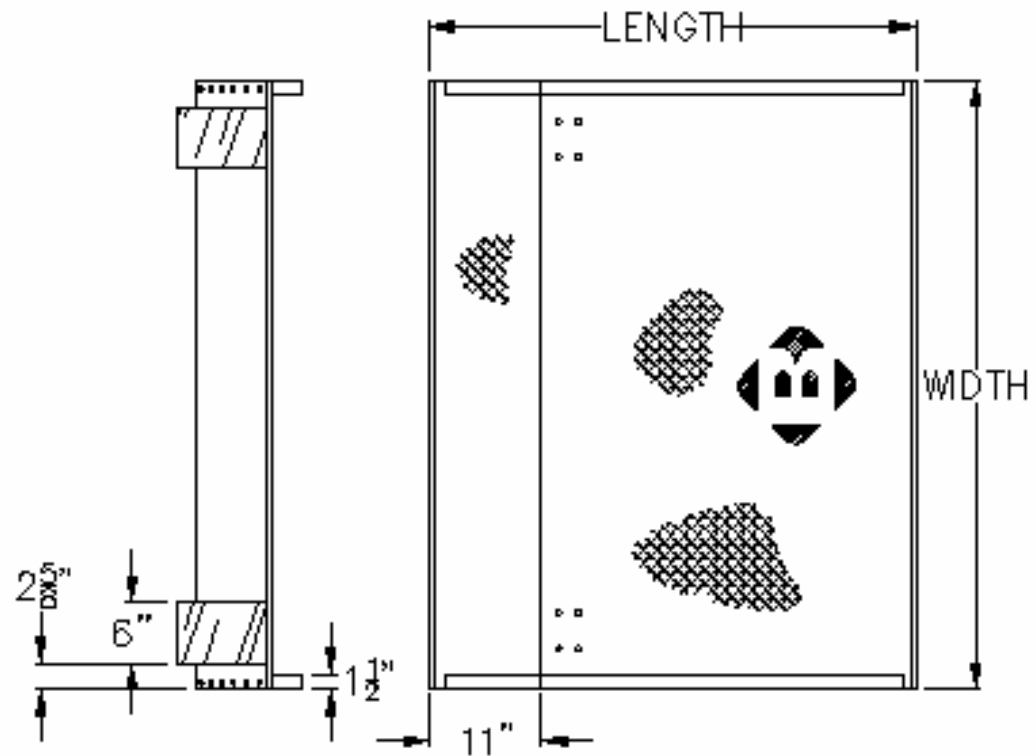

ALUMINUM DOCKBOARDS WITH BOLT-ON STEEL CURBS

MODELS AC & BC

- LEG LENGTH VARIES WITH LENGTH OF BOARD
- STEEL CURB SIZE DEPENDS ON BOARD LENGTH

THE INFORMATION CONTAINED IN THIS DRAWING IS THE SOLE PROPERTY OF BLUFF MANUFACTURING. ANY REPRDUCTION IN PART OR WHOLE WITHOUT THE WRITTEN PERMISSION OF BLUFF MANUFACTURING IS PROHIBITED.

WEIGHT:

DATE: