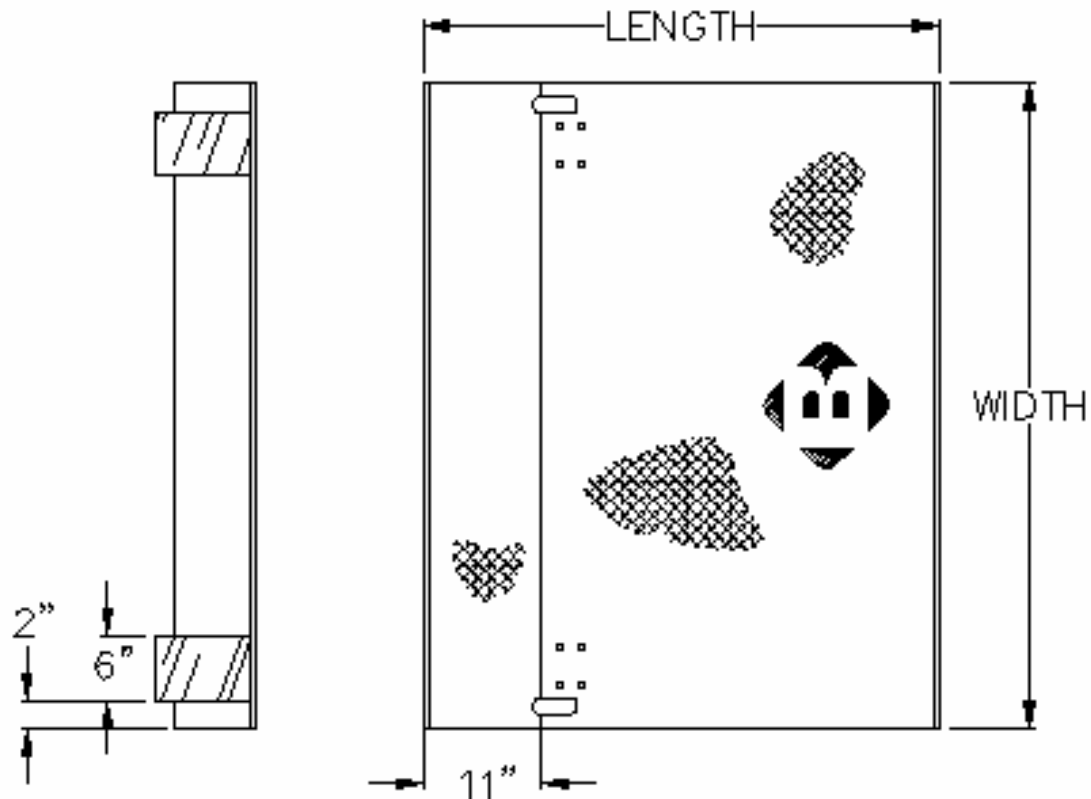

**MODELS A & B**

**A6048**

LENGTH  
WIDTH  
MODEL

- LEG LENGTH VARIES WITH LENGTH OF BOARD
- SIZES UP TO 48" X 36" MAY BE SHIPPED VIA PARCEL SERVICE

**BLUFF MFG.**

9201 S. FREEWAY  
FORT WORTH, TX 76140

MODEL: ALUMINUM DOCKPLATES

CUSTOMER:

PART NO:

REV. LEVEL:

MATERIAL:

DRAWN:

WEIGHT:

DATE:

THE INFORMATION CONTAINED IN THIS DRAWING IS THE SOLE PROPERTY OF BLUFF MANUFACTURING. ANY REPRODUCTION IN PART OR WHOLE WITHOUT THE WRITTEN PERMISSION OF BLUFF MANUFACTURING IS PROHIBITED.