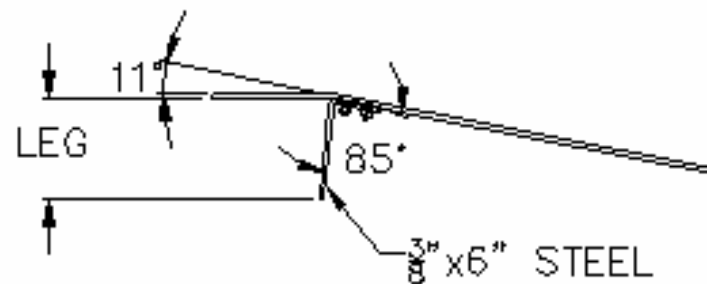

**MODELS A & B**

**A6048**

LENGTH  
WIDTH  
MODEL

- LEG LENGTH VARIES WITH LENGTH OF BOARD
- SIZES UP TO 48" X 36" MAY BE SHIPPED VIA PARCEL SERVICE

**BLUFF MFG.**

9201 S. FREEWAY  
FORT WORTH, TX 76140

MODEL: ALUMINUM DOCKPLATES