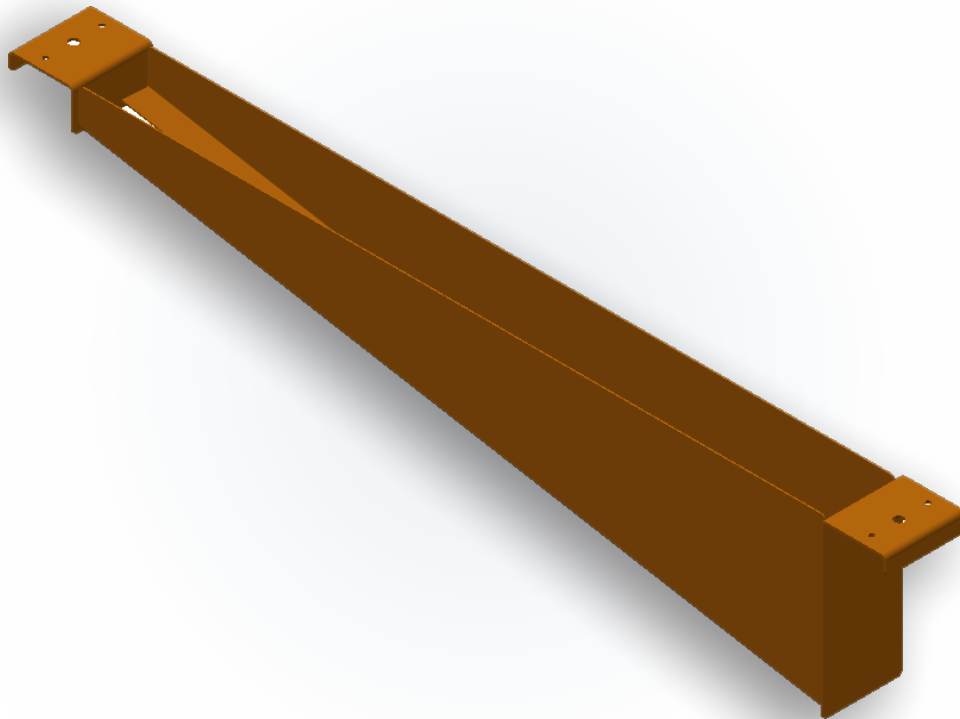

Wine Bottle Flow Rack Inserts

Fits into existing racks for short term wine bottle storage

Product Overview

BLUFF
AN INTEGRATED WAREHOUSE SOLUTIONS BRAND

Storage & Handling

Innovative Products
Fast Lead Times