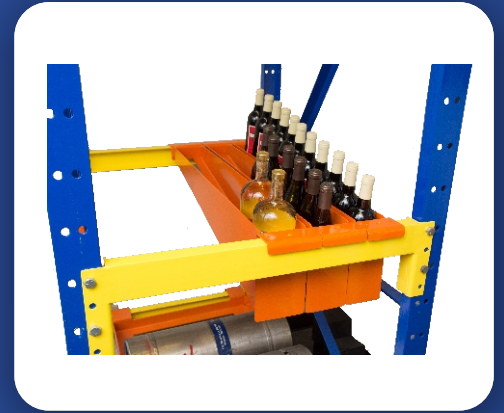

Wine Bottle Flow Rack Inserts

Fits into existing racks for short term wine bottle storage

Product Overview

BLUFF
AN INTEGRATED WAREHOUSE SOLUTIONS BRAND

Storage & Handling

BLUFF
AN INTEGRATED WAREHOUSE SOLUTIONS BRAND

Innovative Products
Fast Lead Times

Features

- Increases storage space
- Makes picking easier
- Gravity-fed flow system makes it easy to load, easy to unload
- Fully welded steel construction
- 3 sizes for easier classification – Narrow, Mid, Wide
- Narrow – fits bottle sizes 2- $\frac{3}{8}$ " – 3"
- Mid – fits bottle sizes 3" – 3- $\frac{1}{2}$ "
- Wide – fits bottle sizes 3- $\frac{1}{2}$ " – 4- $\frac{1}{8}$ "

Optional Features

- Custom sizes and designs available
- Powder coated Orange. Other color options available

Safety Yellow

Gloss Orange

Blue Ribbon

Gloss Black

Bluff Gray