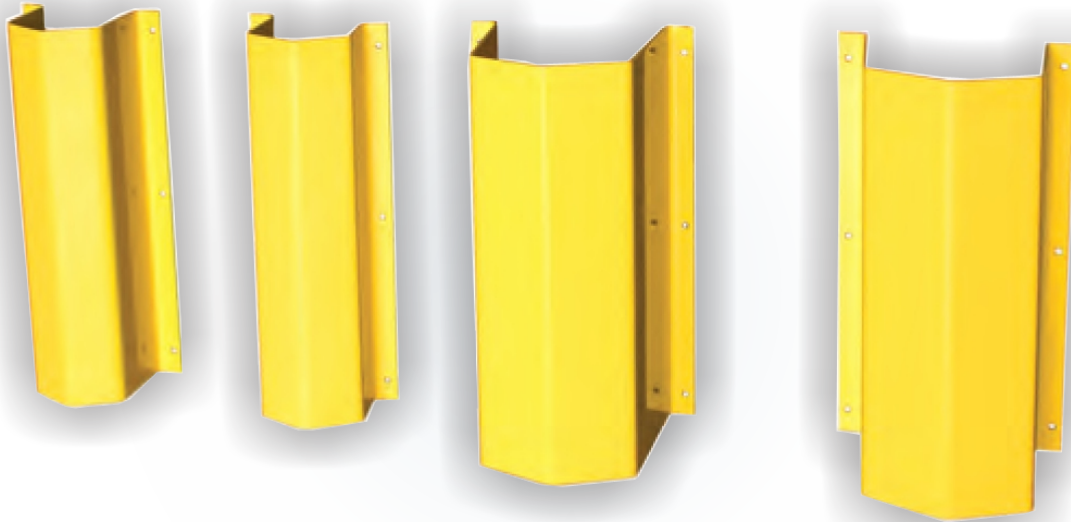

Downspout / Pipe Guards

Protects exposed pipes, conduits, ducts and downspouts from vehicle and forklift damage

Product Overview

BLUFF
AN INTEGRATED WAREHOUSE SOLUTIONS BRAND

Safety Products

Innovative Products
Fast Lead Times