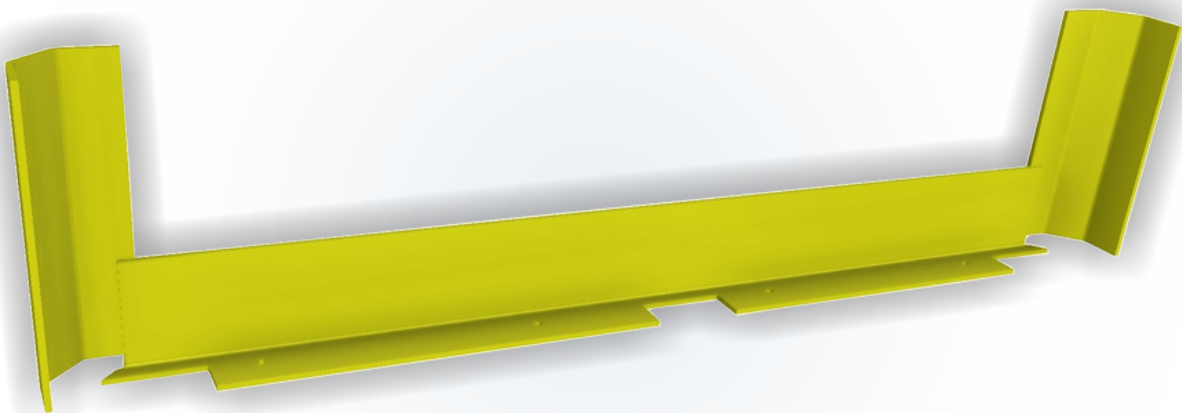

Guide Rail - Model GR

*Floor mounted guide rail for
narrow aisle applications*

Product Overview

BLUFF
AN INTEGRATED WAREHOUSE SOLUTIONS BRAND

Safety Products

Note: Shown with all available options

BLUFF
AN INTEGRATED WAREHOUSE SOLUTIONS BRAND

Innovative Products
Fast Lead Times

Features

- Standard rails are $\frac{3}{8}$ " thick steel in a 3" x 4" angle size
- Great for narrow aisle applications
- Comes in up to 20' length
- Hole size and spacing specified by customer per project requirements
- Powder coated safety yellow up to 12', for higher visibility
- Made in the U.S.A.