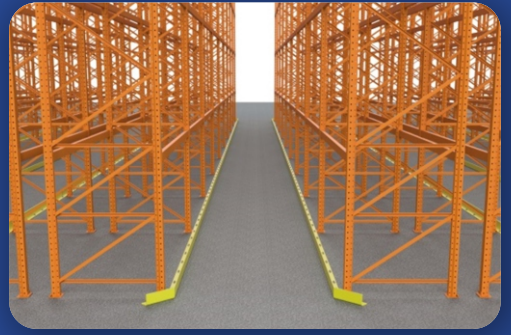

Guide Rail - Model GR

*Floor mounted guide rail for
narrow aisle applications*

Product Overview

BLUFF
AN INTEGRATED WAREHOUSE SOLUTIONS BRAND

Safety Products

Note: Shown with all available options

BLUFF
AN INTEGRATED WAREHOUSE SOLUTIONS BRAND

Innovative Products
Fast Lead Times

Features

- Standard rails are $\frac{3}{8}$ " thick steel in a 3" x 4" angle size
- Great for narrow aisle applications
- Comes in up to 20' length
- Hole size and spacing specified by customer per project requirements
- Powder coated safety yellow up to 12', for higher visibility
- Made in the U.S.A.